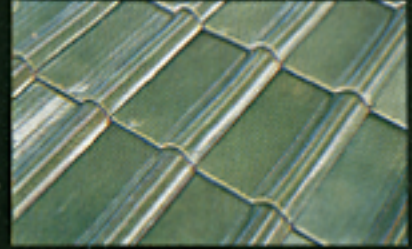

SANTAFE "ROYAL" CLAY ROOF TILE COLORS

RED

ULTRAMARINE BLUE

AMAZON GREEN

MUSTARD

EUCALYPTUS GREEN

PEACH

TURQUOISE

SAVANA GREEN

BAY BLUE

GALERAS

COCOA

AVOCADO

SANTAFE OFFERS THE "ROYAL" PROFILE INSPIRED ON THE BRITISH TRENDS BRINGING THE NOBLE AND MAGNIFICENT FINISH TO YOUR PROJECT