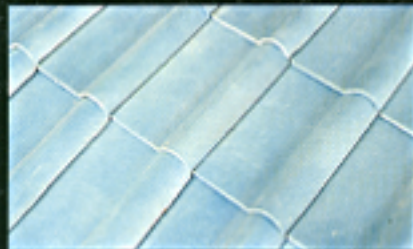

SANTAFE "ROYAL" CLAY ROOF TILE COLORS

RED

ULTRAMARINE BLUE

AMAZON GREEN

MUSTARD

EUCALYPTUS GREEN

PEACH

TURQUOISE

SAVANA GREEN

BAY BLUE

GALERAS

COCOA

AVOCADO

SANTAFE OFFERS THE "ROYAL" PROFILE INSPIRED ON THE BRITISH TRENDS BRINGING THE NOBLE AND MAGNIFICENT FINISH TO YOUR PROJECT