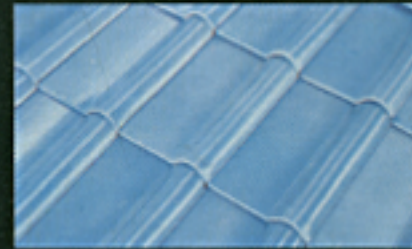

SANTAFE "ROYAL" CLAY ROOF TILE COLORS

RED

ULTRAMARINE BLUE

AMAZON GREEN

MUSTARD

EUCALYPTUS GREEN

PEACH

TURQUOISE

SAVANA GREEN

BAY BLUE

GALERAS

COCOA

AVOCADO

SANTAFE OFFERS THE "ROYAL" PROFILE INSPIRED ON THE BRITISH TRENDS BRINGING THE NOBLE AND MAGNIFICENT FINISH TO YOUR PROJECT