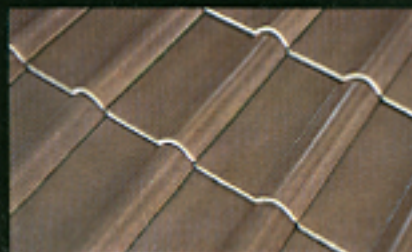

SANTAFE "ROYAL" CLAY ROOF TILE COLORS

RED

ULTRAMARINE BLUE

AMAZON GREEN

MUSTARD

EUCALYPTUS GREEN

PEACH

TURQUOISE

SAVANA GREEN

BAY BLUE

GALERAS

COCOA

AVOCADO

SANTAFE OFFERS THE "ROYAL" PROFILE INSPIRED ON THE BRITISH TRENDS BRINGING THE NOBLE AND MAGNIFICENT FINISH TO YOUR PROJECT