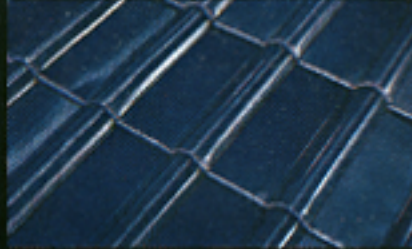

SANTAFE "ROYAL" CLAY ROOF TILE COLORS

RED

ULTRAMARINE BLUE

AMAZON GREEN

MUSTARD

EUCALYPTUS GREEN

PEACH

TURQUOISE

SAVANA GREEN

BAY BLUE

GALERAS

COCOA

AVOCADO

SANTAFE OFFERS THE "ROYAL" PROFILE INSPIRED ON THE BRITISH TRENDS BRINGING THE NOBLE AND MAGNIFICENT FINISH TO YOUR PROJECT