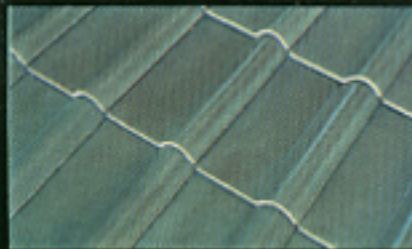

SANTAFE "ROYAL" CLAY ROOF TILE COLORS

RED

ULTRAMARINE BLUE

AMAZON GREEN

MUSTARD

EUCALYPTUS GREEN

PEACH

TURQUOISE

SAVANA GREEN

BAY BLUE

GALERAS

COCOA

AVOCADO

SANTAFE OFFERS THE "ROYAL" PROFILE INSPIRED ON THE BRITISH TRENDS BRINGING THE NOBLE AND MAGNIFICENT FINISH TO YOUR PROJECT