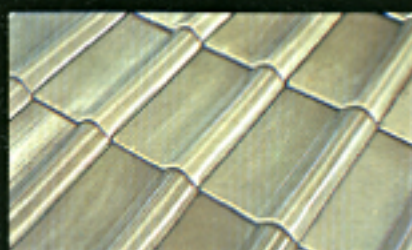

SANTAFE "ROYAL" CLAY ROOF TILE COLORS

RED

ULTRAMARINE BLUE

AMAZON GREEN

MUSTARD

EUCALYPTUS GREEN

PEACH

TURQUOISE

SAVANA GREEN

BAY BLUE

GALERAS

COCOA

AVOCADO

SANTAFE OFFERS THE "ROYAL" PROFILE INSPIRED ON THE BRITISH TRENDS BRINGING THE NOBLE AND MAGNIFICENT FINISH TO YOUR PROJECT