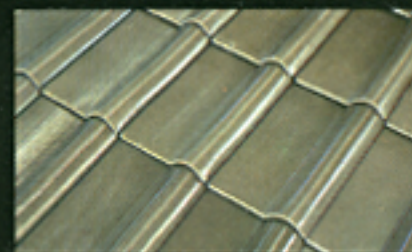

SAVANA GREEN

BAY BLUE

GALERAS

COCOA

AVOCADO

SANTAFE OFFERS THE "ROYAL" PROFILE INSPIRED ON THE BRITISH TRENDS BRINGING THE NOBLE AND MAGNIFICENT FINISH TO YOUR PROJECT