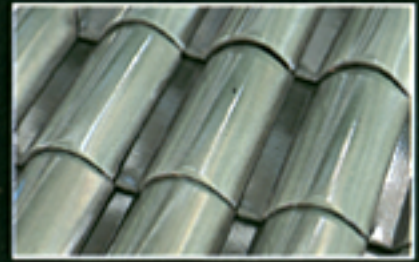

# SANTAFÉ "S" CLAY ROOF TILE COLORS

SAVANAH GREEN

ULTRAMARINE BLUE

AMAZON GREEN

COCOA

PEACH

AVOCADO

MUSTARD