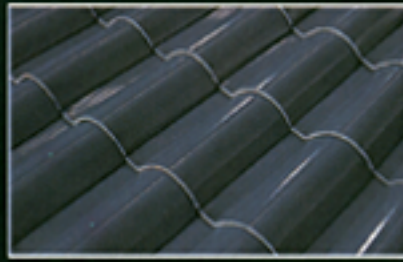

# SANTAFÉ "S" CLAY ROOF TILE COLORS

SAVANAH GREEN

ULTRAMARINE BLUE

AMAZON GREEN

COCOA

PEACH

AVOCADO

MUSTARD

BAY BLUE

LAGOON BLUE

TURQUOISE

FUME

BLEND