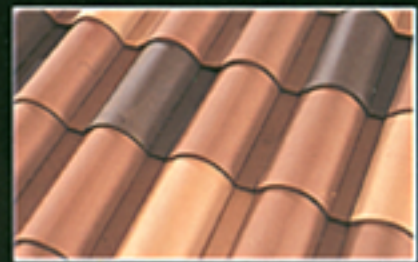

# SANTAFÉ "S" CLAY ROOF TILE COLORS

SAVANAH GREEN

ULTRAMARINE BLUE

AMAZON GREEN

COCOA

PEACH

AVOCADO

MUSTARD

BAY BLUE

LAGOON BLUE

TURQUOISE

FUME

BLEND