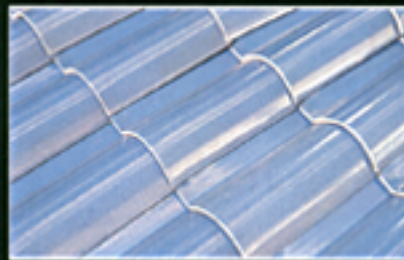

# SANTAFÉ "S" CLAY ROOF TILE COLORS

SAVANAH GREEN

ULTRAMARINE BLUE

AMAZON GREEN

COCOA

PEACH

AVOCADO

MUSTARD

BAY BLUE

LAGOON BLUE

TURQUOISE

FUME

BLEND