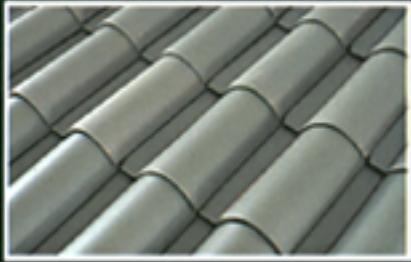

# SANTAFÉ "S" CLAY ROOF TILE COLORS

SAVANAH GREEN

ULTRAMARINE BLUE

AMAZON GREEN

COCOA

PEACH

AVOCADO

MUSTARD