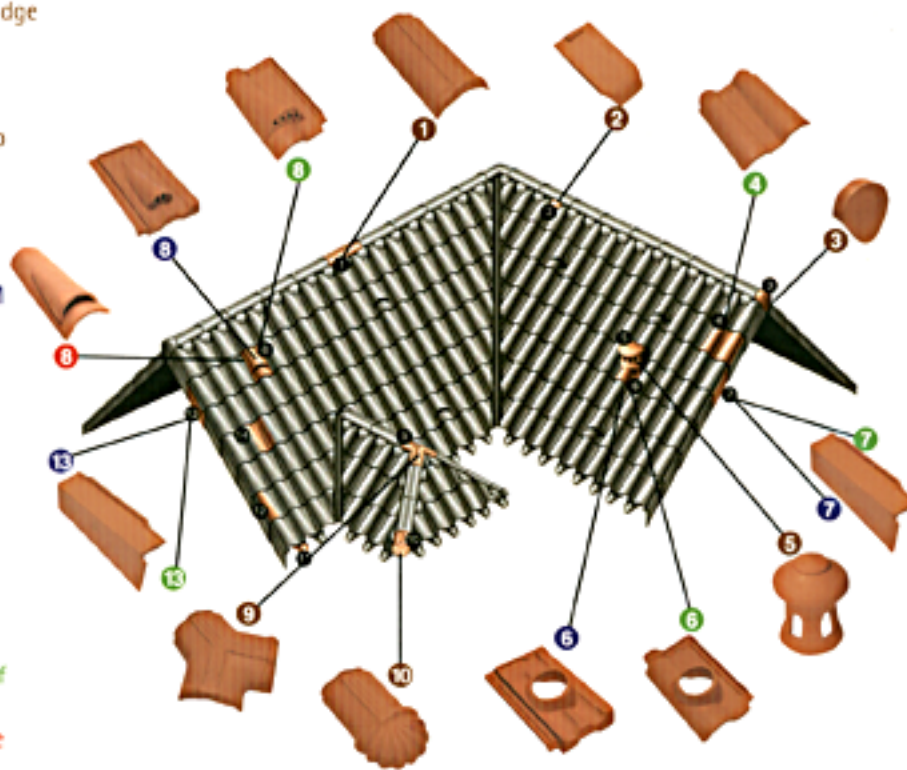

ARB 10, 12 & SUPERNOVA

- 7&13 Right & Left Rake
- 8 Ventilation
- 6 Through
- 4 Double or Half

- 8 Pairal Alicante Ventilation