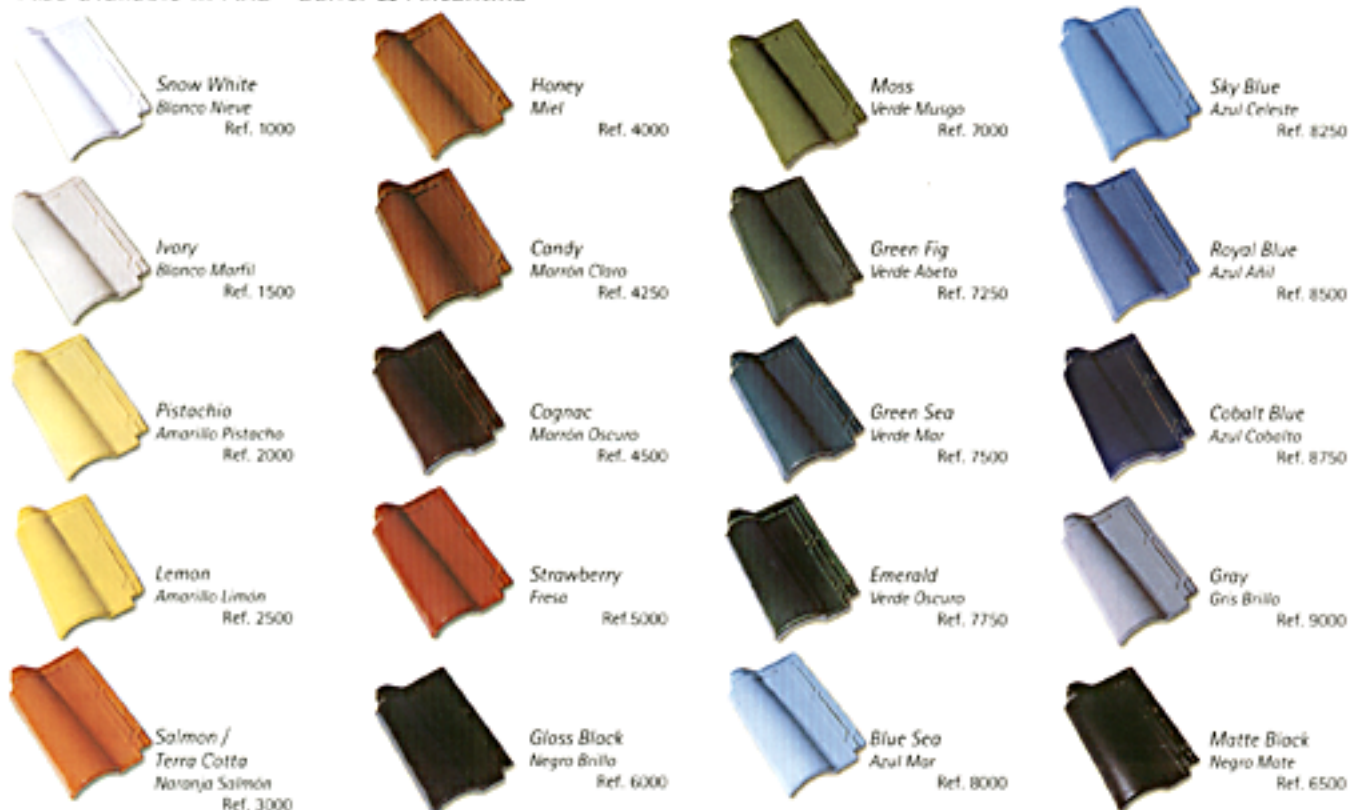

# Glazed Spanish "S" Tile Tejas Esmaltadas ARB®12

Also available in ARB® Barrel & Alicante