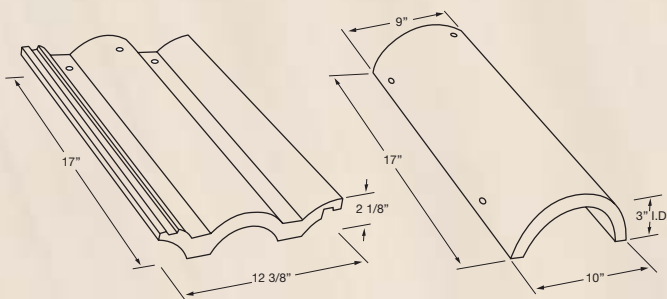

# Malibu

**88** Tiles per 100 sq ft  
with 3" headlap

**770** Aprox installed weight  
field tile per 100 sq ft

*See our complementary accessories on page 32-35*

Malibu  
2629 Floridian Blend

★  
2118 Terracotta Gold – Color Bonded\*  
Terracotta, Gold Flashed  
LEED†  
Ref Emi SRI A.Ref A.Emi A.SRI CRRC:  
.35 .76 32 .38 .88 42 0918-0002